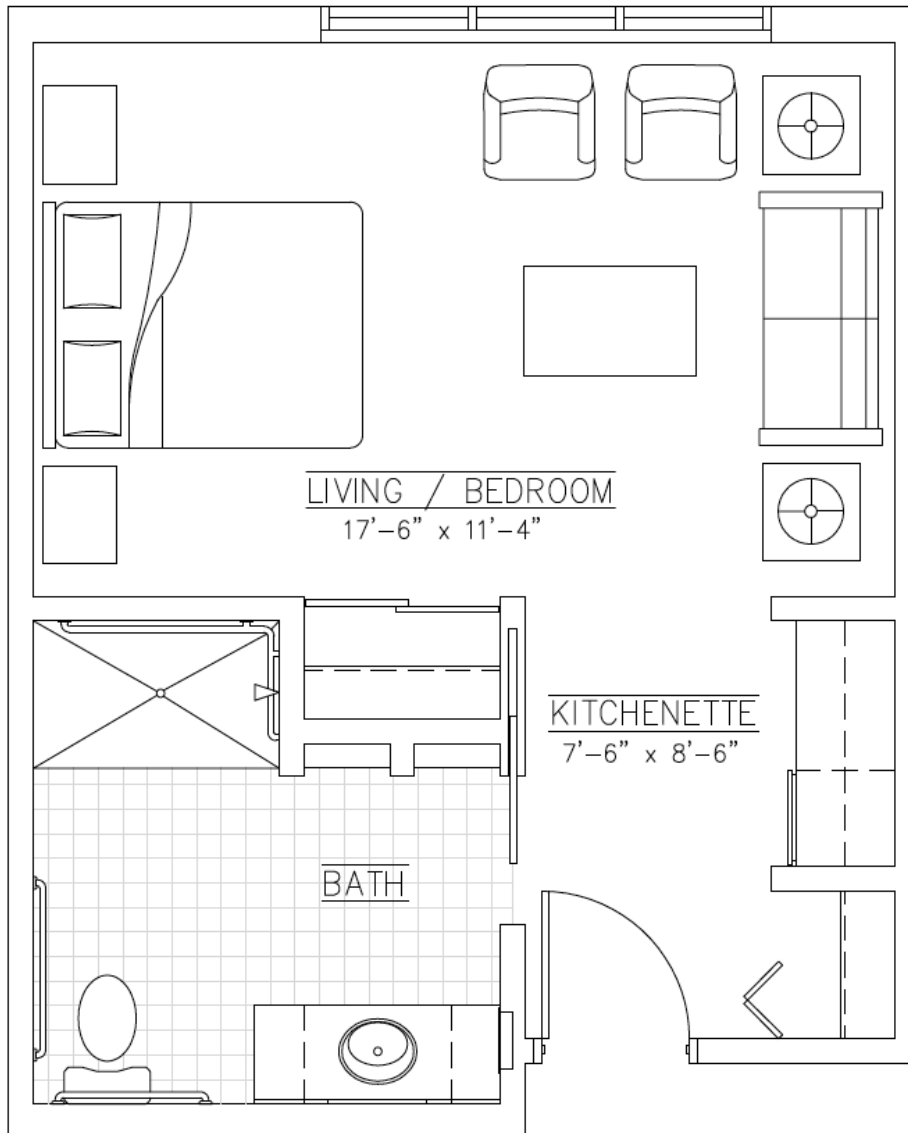

THE MEADOWS
OF WADENA
SENIOR LIVING

studio unit
36 thus
390 sf