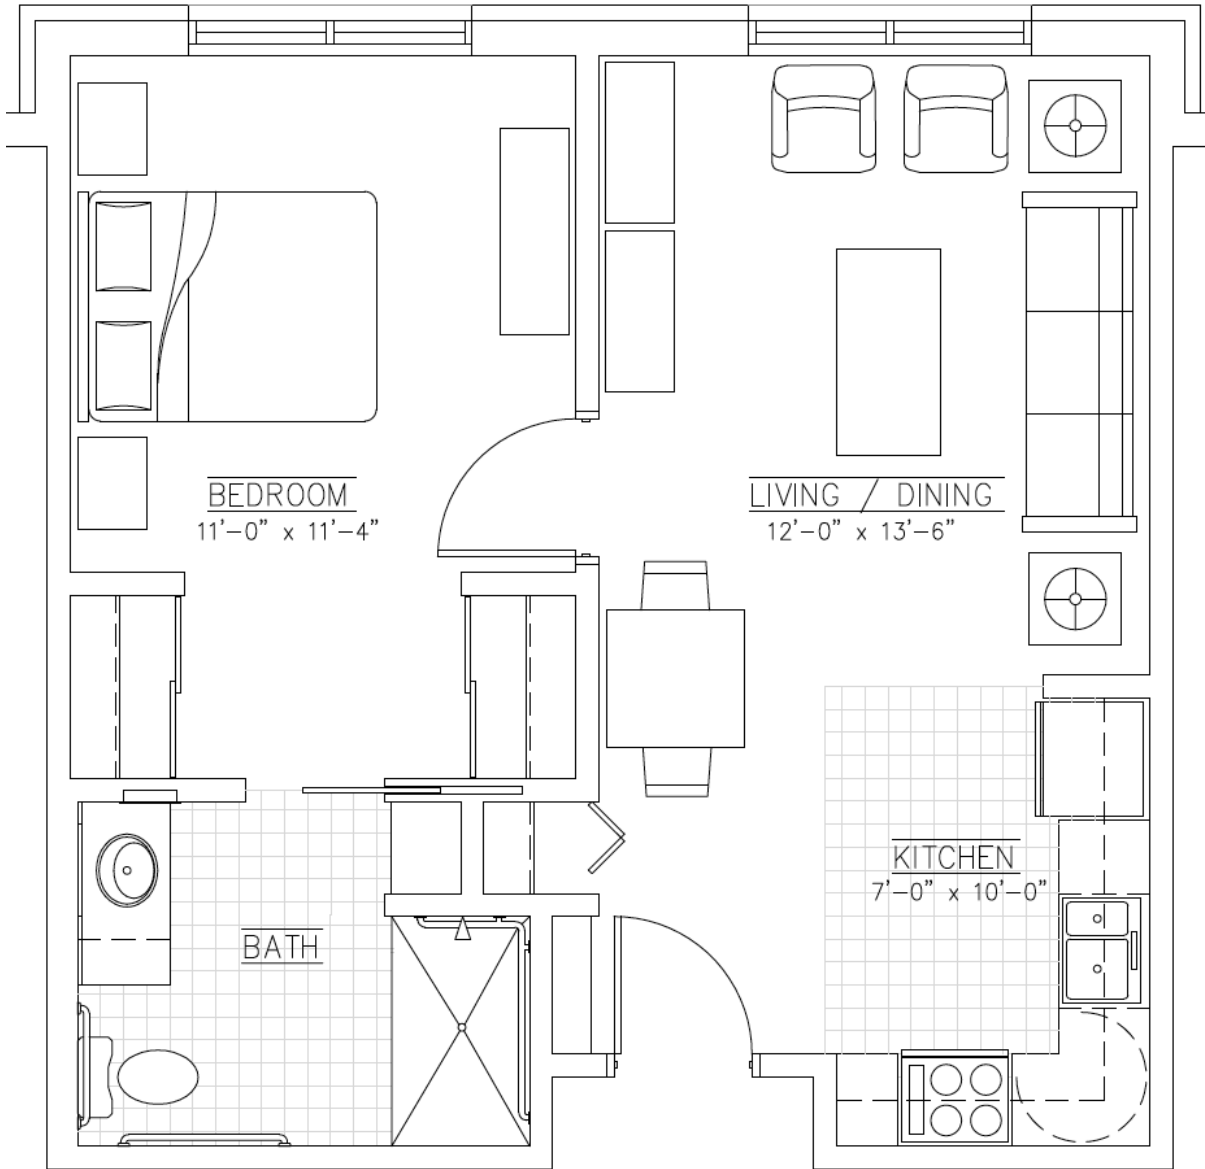

THE MEADOWS
OF WADENA
SENIOR LIVING

1 bedroom unit
9 thus
570 sf