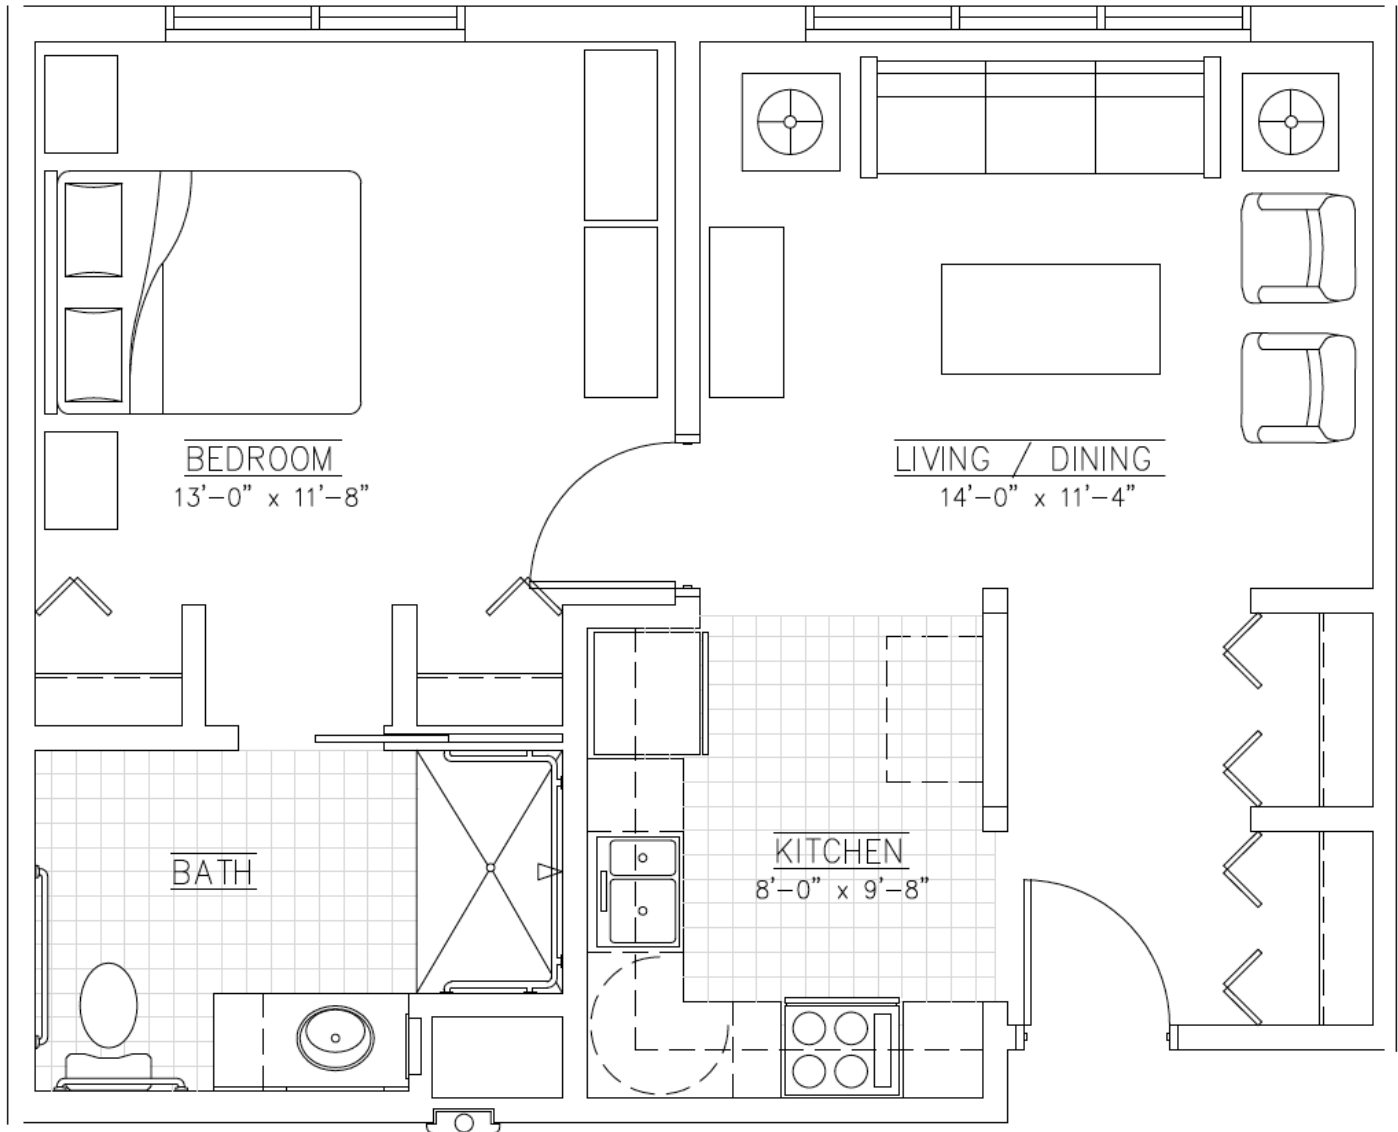

THE MEADOWS
OF WADENA
SENIOR LIVING

1 bedroom unit
2 thus
610 sf